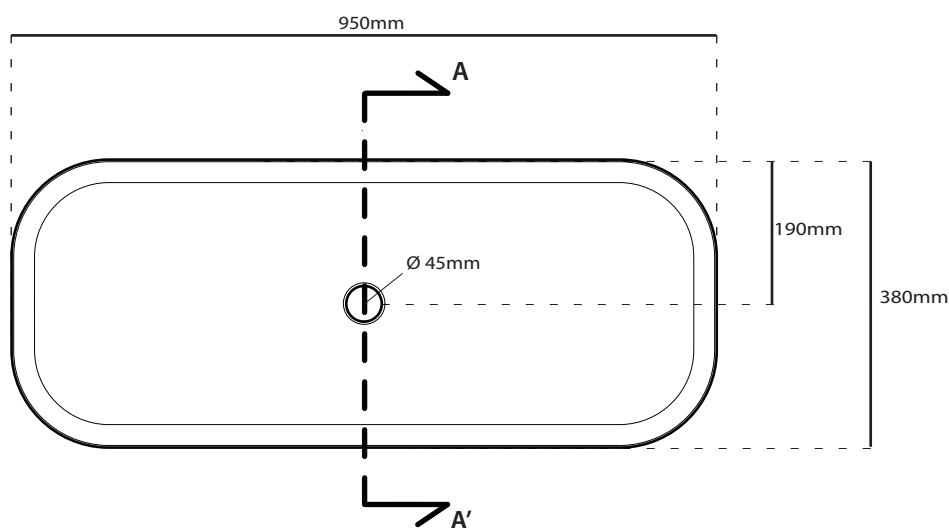

 **OTTANIO** cod. **7411ON**
Blue Petrol

ACCESSORI

PILETTA CON COVER IN CERAMICA
Open drain with ceramic cover

 cod. **9916**  cod. **9916MT**

 cod. **9916NE**

 cod. **9916NEMT**

 cod. **9916SA**

 cod. **9916ON**